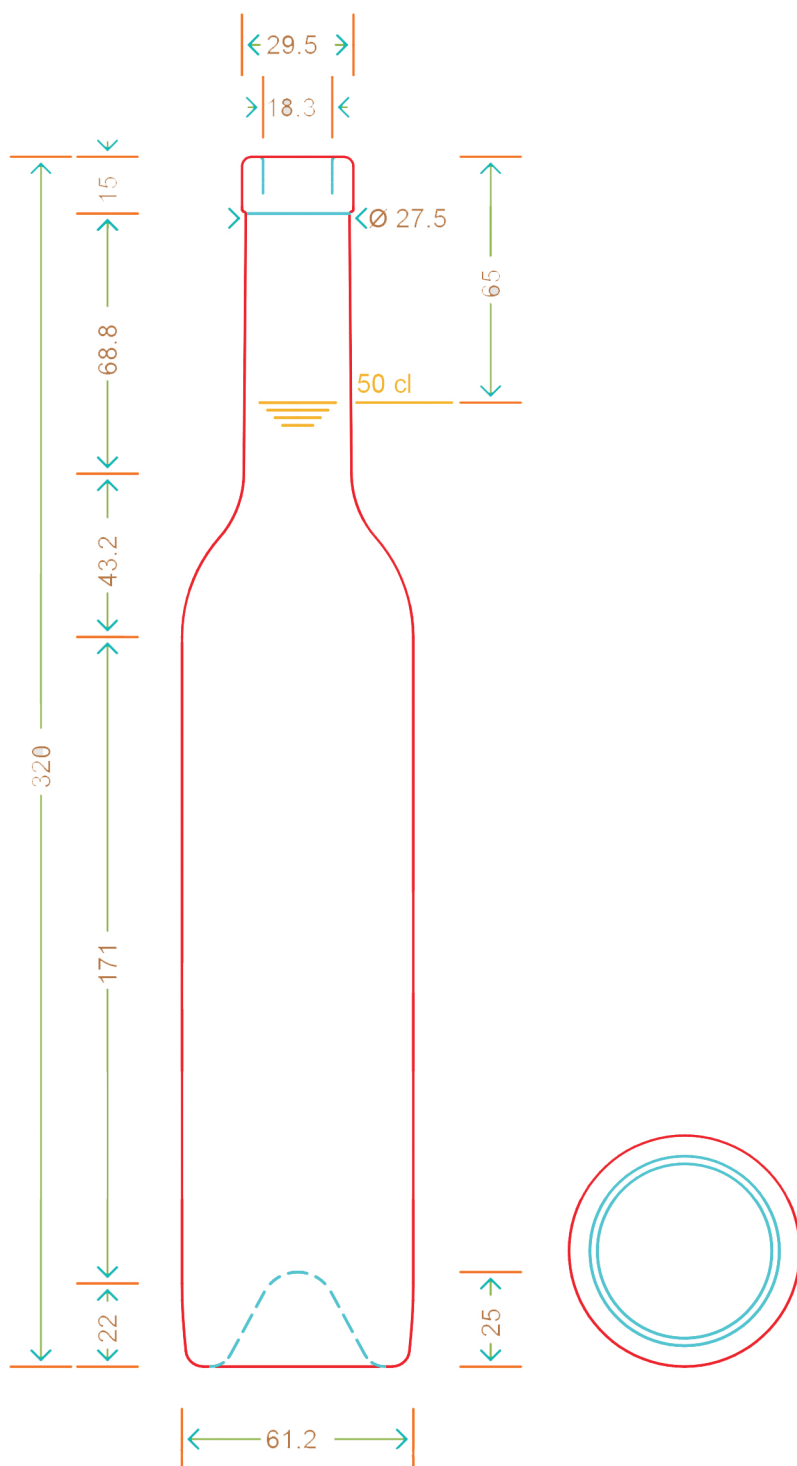

# BOT. BORD PRIMAVERA 500 F15 LT DG \*

Colore : BIANCO  
Color : BIANCO

Capacità R.B. (c.c.): Brimful capacity (c.c.):	522	Peso vetro (gr): Glass weight (gr):	400
Altezza tot. (mm): Total height (mm):	320	Bocca: Finish:	FASCETTA
Diametro corpo (mm): Body diameter (mm):	61.2	Min. foro passante (mm): Minimum through bore (mm):	
Resistenza a pressione (bar): Pressure resistance (bar):	-	Scala: Scale:	1:1